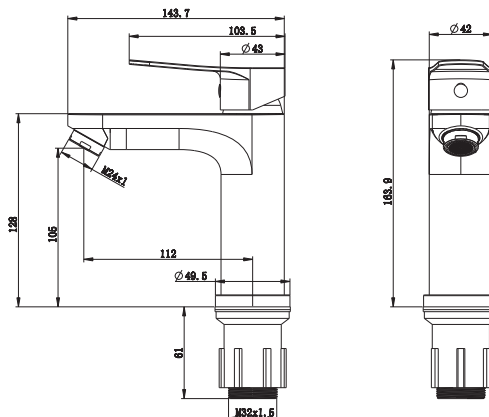

PRODUCT DATASHEET

Hello

Washbasin mixer 823462800

- Anti scale aerator
- Size of aerator: M21x1
- Easy Fix installation
- Flexible inlet pipe 3/8"
- Without pop up waste

Code	EAN	Master box	Weight
823462800	5995841701153	12 pcs	1,132 kg