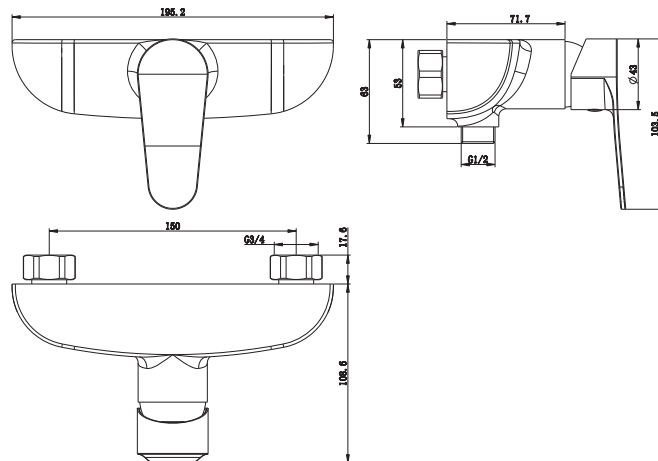

PRODUCT DATASHEET

Hello

Shower mixer
822312800

- Without showerset

Code	EAN	Master box	Weight
822312800	5995841701177	12 pcs	1,255 kg